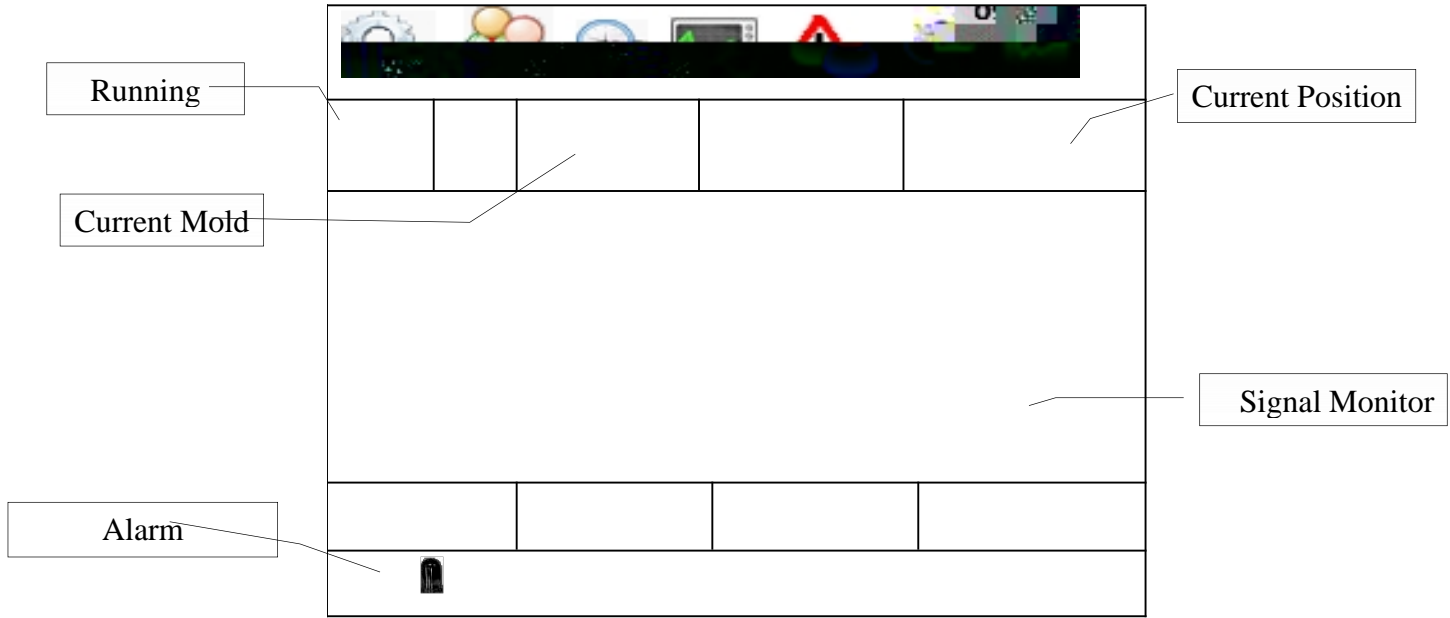

,

,

,

A horizontal taskbar containing several colorful icons, including a gear, a globe, a folder, a window, a red triangle, and a person.				
<div data-bbox="560 1104 756 1151" data-label="Text"><input type="text"/></div> <div data-bbox="885 1162 1171 1408" data-label="Image">A large, empty rectangular box with a black border, positioned on the right side of the main content area.</div>				
A horizontal taskbar containing a single icon of a person.				

	<input type="text"/>		<input type="text"/>
	<input type="text"/>		<input type="text"/>
	<input type="text"/>		<input type="text"/>

 09:00 2013/01/				
				

 09:00 2013/01/				
				

 A row of system tray icons including a gear, a clock, a network icon, a volume icon, a battery icon, a warning icon, and a date/time display showing "9:00 2013/01/01".				
 A small, red-tinted image showing a scene with a red floor and some objects, possibly a game or simulation.				
 A small black icon, possibly a mouse cursor or a small object.				

<div style="border: 1px solid black; width: 200px; height: 20px; margin: 0 auto;"></div>				

				
	<input type="text"/>			<input type="text"/>
	<input type="text"/>			<input type="text"/>
	<input type="text"/>			<input type="text"/>
	<input type="text"/>			<input type="text"/>
	<input type="text"/>			<input type="text"/>
	<input type="text"/>			<input type="text"/>
				

,

,

,

,

,

,

A horizontal row of five small, colorful icons: a grey gear, two spheres (one yellow, one pink), a blue clock face, a grey monitor with a green arrow, and a red house.				
A horizontal slider control with a white track and a small grey square knob positioned towards the right side.				
A small, solid black icon, possibly a mouse cursor or a small object.				